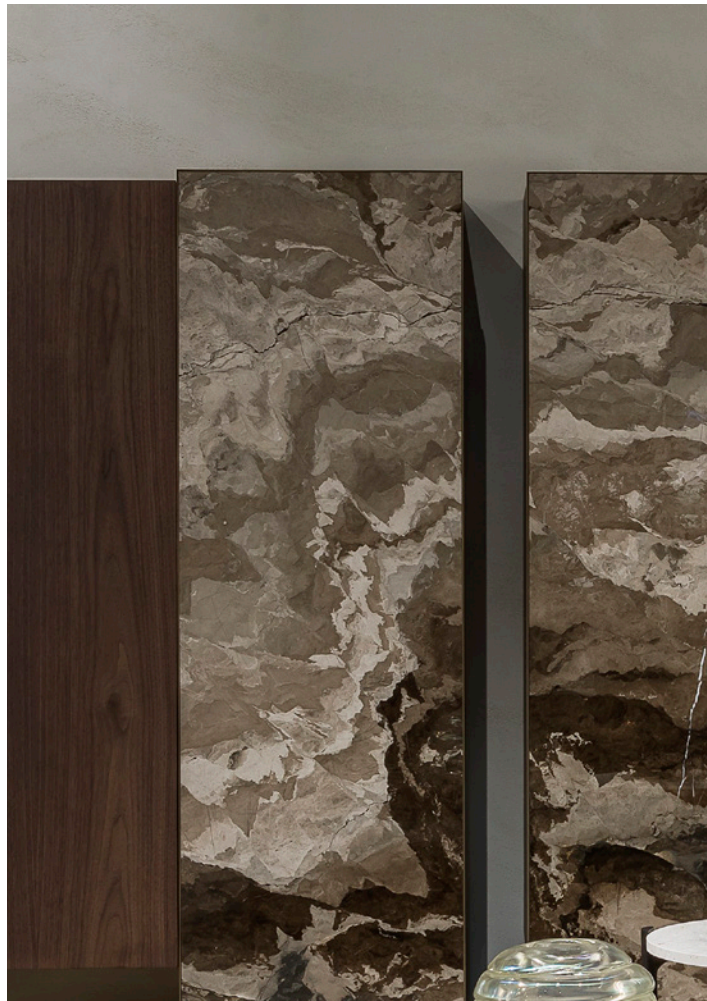

Confidential Cabinet | stained Canaletto walnut + base and frame in burnished hand-brushed brass + brown Camouflage marble