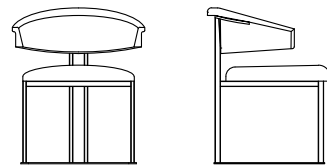

KYO | design by Giuliano e Gabriele Cappelletti

Measurements

Finishes