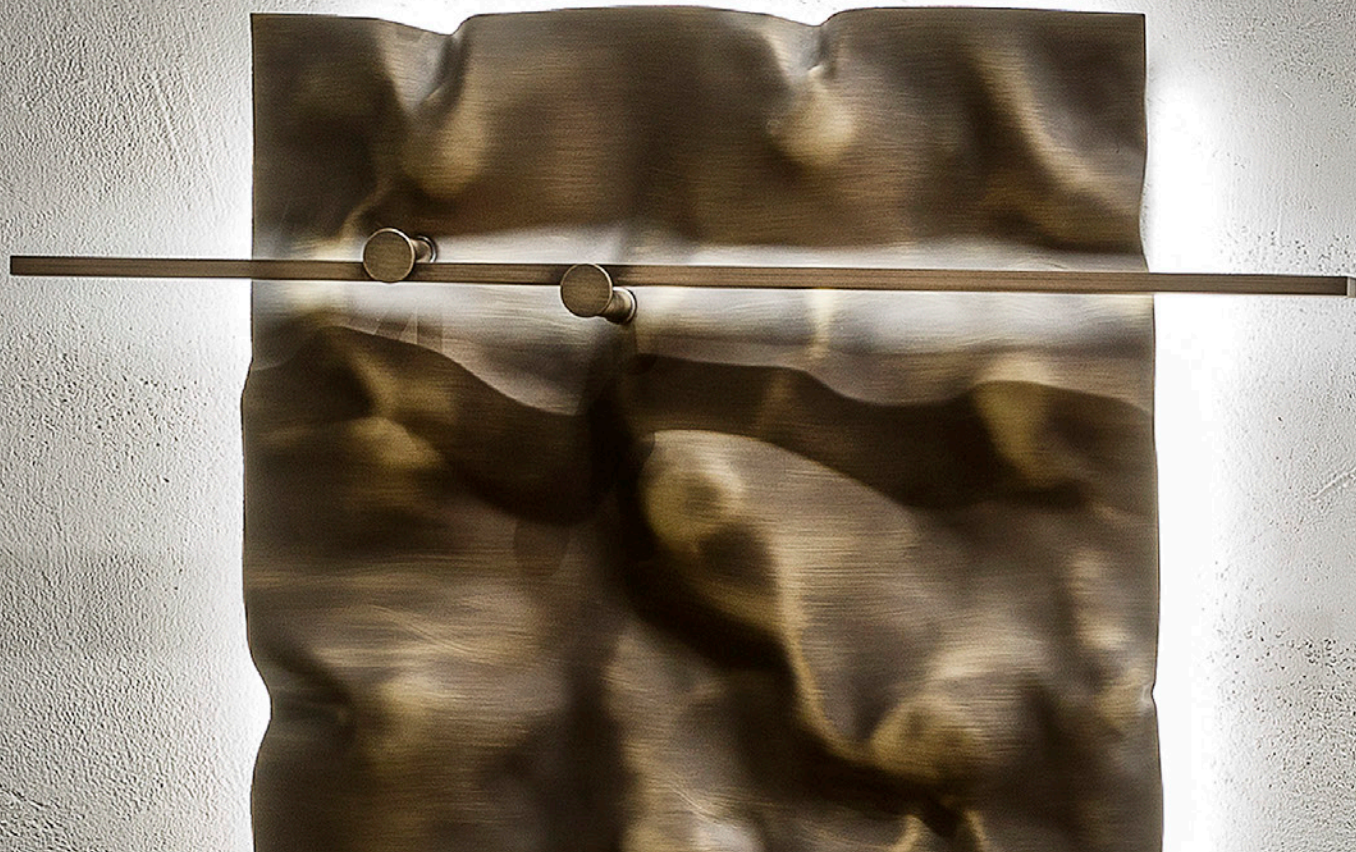

FINISHES:
Ondine Wall Lamp | burnished hand-burnished brass
Ondine Wall Lamp | polished natural brass +
burnished hand-burnished brass rod